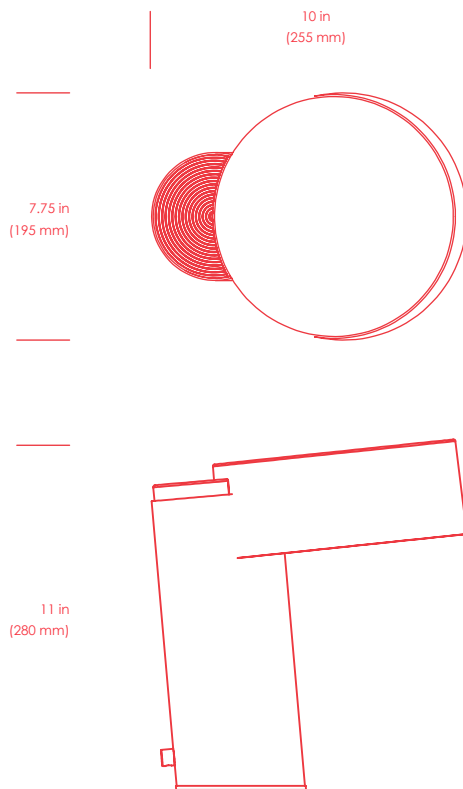

Big Switch

castor

Big Switch

Description

Big Switch is a table light that makes what is often a hidden element into its defining feature. Its crescent-shaped button with a ridged surface clicks down to activate. The switch and base are cast in red, yellow, blue, or black polyurethane like you would find in a skateboard wheel.

Models

BIG
10 in x 7.75 in x 11 in
(255 mm x 195 mm x 280 mm)
4 lbs (1.8 kg)

Finish

BIG-B
Black powder coat
*BIG-B-R, BIG-B-Y,
BIG-B-BLU, BIG-B-BLA*

BIG-W
White powder coat
*BIG-W-R, BIG-W-Y,
BIG-W-BLU, BIG-W-BLA*

Materials

Steel
Polyurethane:
Red, Yellow, Blue, Black

Bulb

1 x 3.7W G9 LED
500 Lumens, 3000K

Care

Clean with a soft, damp cloth.
Always switch off electrical supply
before cleaning.

Electrical

120 V US / 240 V EU
White or black cord,
72 in (1828 mm)