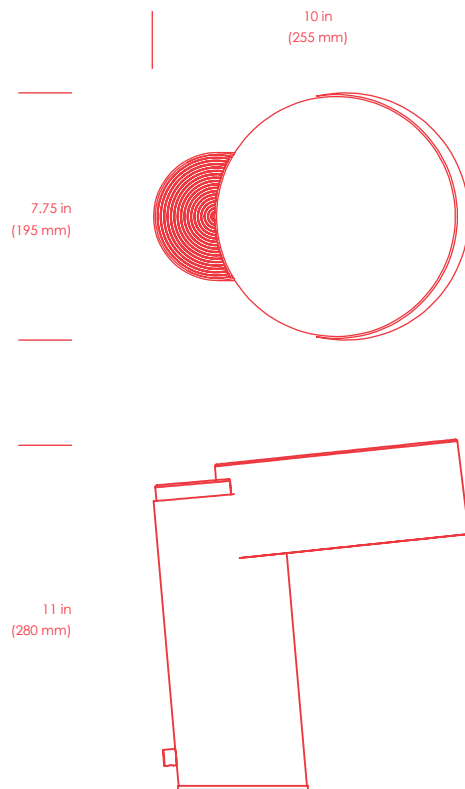

Big Switch

castor

Big Switch

Description

Big Switch is a table light that makes what is often a hidden element into its defining feature. Its crescent-shaped button with a ridged surface clicks down to activate. The switch and base are cast in red, yellow, blue, or black polyurethane like you would find in a skateboard wheel.

Models

BIG
10 in x 7.75 in x 11 in
(255 mm x 195 mm x 280 mm)
4 lbs (1.8 kg)

Finish

BIG-B
Black powder coat
*BIG-B-R, BIG-B-Y,
BIG-B-BLU, BIG-B-BLA*

BIG-W
White powder coat
*BIG-W-R, BIG-W-Y,
BIG-W-BLU, BIG-W-BLA*

Materials

Steel
Polyurethane:
Red, Yellow, Blue, Black

Bulb

1 x 3.7W G9 LED
500 Lumens, 3000K

Care

Clean with a soft, damp cloth.
Always switch off electrical supply
before cleaning.

Electrical

120 V US / 240 V EU
White or black cord,
72 in (1828 mm)