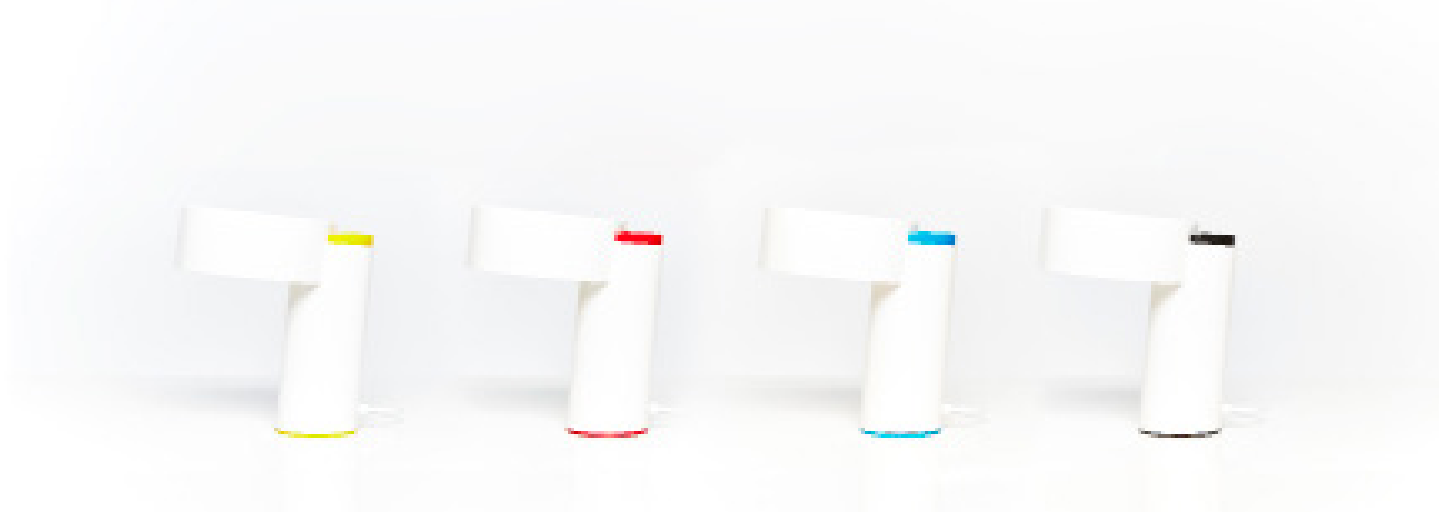

Big Switch

castor

Big Switch

Description

Big Switch is a table light that makes what is often a hidden element into its defining feature. Its crescent-shaped button with a ridged surface clicks down to activate. The switch and base are cast in red, yellow, blue, or black polyurethane like you would find in a skateboard wheel.

Models

BIG
10 in x 7.75 in x 11 in
(255 mm x 195 mm x 280 mm)
4 lbs (1.8 kg)

Finish

BIG-B
Black powder coat
*BIG-B-R, BIG-B-Y,
BIG-B-BLU, BIG-B-BLA*

BIG-W
White powder coat
*BIG-W-R, BIG-W-Y,
BIG-W-BLU, BIG-W-BLA*

Materials

Steel
Polyurethane:
Red, Yellow, Blue, Black

Bulb

1 x 3.7W G9 LED
500 Lumens, 3000K

Care

Clean with a soft, damp cloth.
Always switch off electrical supply
before cleaning.

Electrical

120 V US / 240 V EU
White or black cord,
72 in (1828 mm)