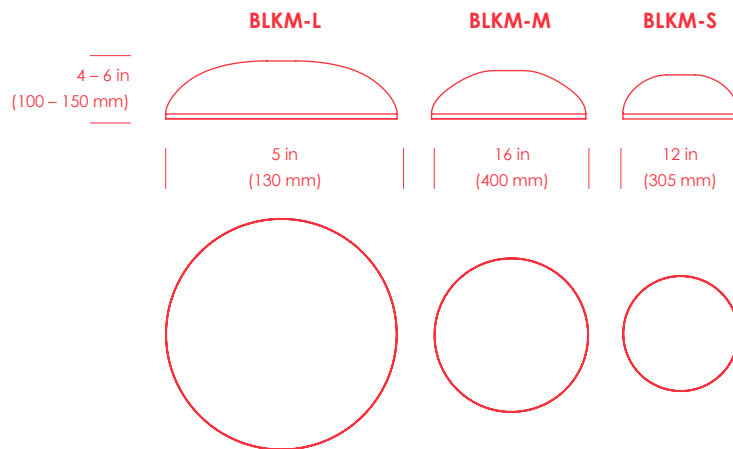

Black Mirror

castor

Black Mirror

Description

The mirrors have a black tint finish that gives off a clean reflection and has a subtle darkened tone. The black powder coated spun metal back gives the illusion of hovering off the wall and produces depth to an otherwise flat object.

Finish

Flat black powdercoat

Materials

Aluminum
Black mirror

Models

BKLM-S

12 in x 12 in x 4 in 3.5 lbs
(305 mm x 305 mm x 102 mm 1.6 kg)

BKLM-M

16 in x 16 in x 5 in 6 lbs
(406 mm x 406 mm x 127 mm 2.7 kg)

BKLM-L

24 in x 24 in x 6 in 8.5 lbs
(610 mm x 610 mm x 154 mm 3.9 kg)

Care

Clean with a soft, damp cloth.
Use glass cleaner on the mirror surface.