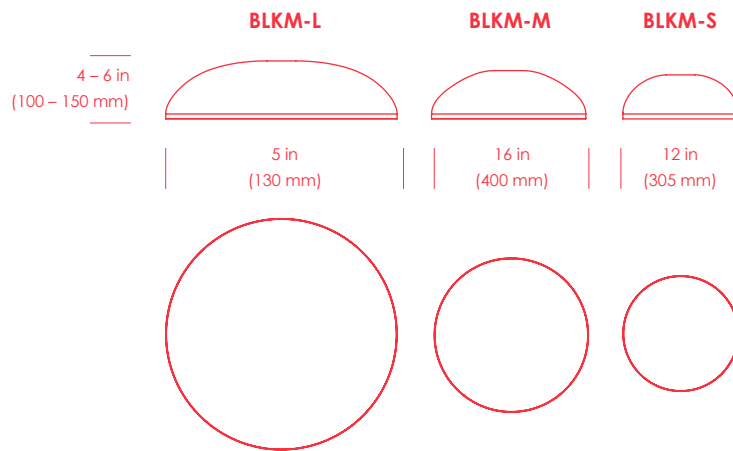

Black Mirror

castor

Black Mirror

Description

The mirrors have a black tint finish that gives off a clean reflection and has a subtle darkened tone. The black powder coated spun metal back gives the illusion of hovering off the wall and produces depth to an otherwise flat object.

Finish

Flat black powdercoat

Materials

Aluminum
Black mirror

Models

BKLM-S

12 in x 12 in x 4 in 3.5 lbs
(305 mm x 305 mm x 102 mm 1.6 kg)

BKLM-M

16 in x 16 in x 5 in 6 lbs
(406 mm x 406 mm x 127 mm 2.7 kg)

BKLM-L

24 in x 24 in x 6 in 8.5 lbs
(610 mm x 610 mm x 154 mm 3.9 kg)

Care

Clean with a soft, damp cloth.
Use glass cleaner on the mirror surface.