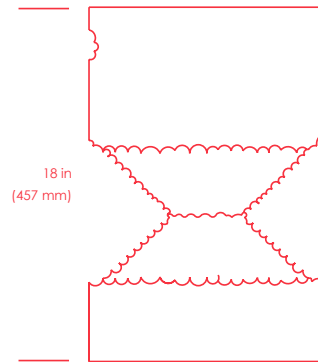

## Description

The Castor Stool is hand-carved from a single piece of limestone. The stool is a solid block and is ideal for inside or outside.

## Model

**CS-1**  
12 in Ø x 18 in  
(305 mm Ø x 457 mm)  
100 lbs (45 kg)