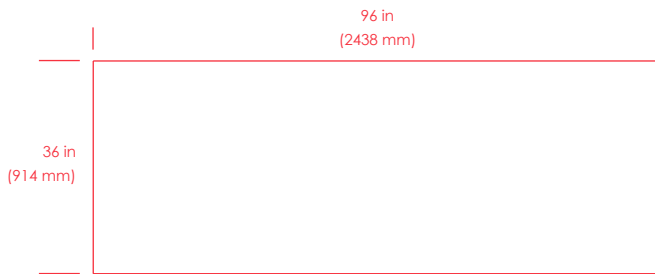

Castor Table

castor

Castor Table

Imperial

Fluted

2 x 4

Claw

Castor

Description

A solid-topped table with a variety of different legs cast in aluminum. Leg options range from an ornate handcarved spindle to a beaver-gnawed log.

Models

TBL
96 in x 36 in x 29 in
(2438 mm x 914 mm X 737 mm)