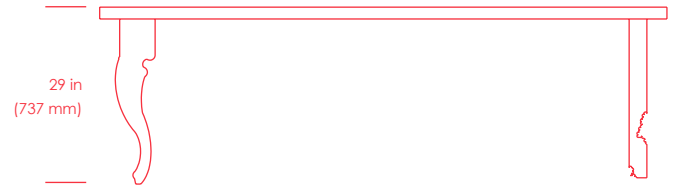

Castor Table

castor

Castor Table

Imperial

Fluted

2 x 4

Claw

Castor

Description

A solid-topped table with a variety of different legs cast in aluminum. Leg options range from an ornate handcarved spindle to a beaver-gnawed log.

Models

TBL
96 in x 36 in x 29 in
(2438 mm x 914 mm X 737 mm)