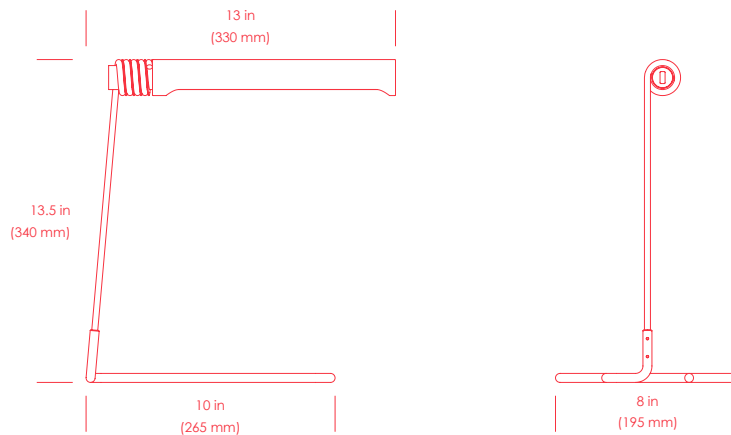

Coil Lamp

castor

Coil Lamp

Description

A task lamp that draws power from Apple's first generation MagSafe adapters. LEDs contained within the Coil Lamp's head emit directional light suitable for use in professional or domestic environments.

NOTE: This product does not ship with a power supply.

Models

CLP
13 in x 7.625 in x 13.5 in
(330 mm x 195 mm x 340 mm)
2 lbs (0.9 kg)

Finish

CLP-W
White powder coat and
Copper plating

CLP-B
Black powder coat and
Black chrome plating