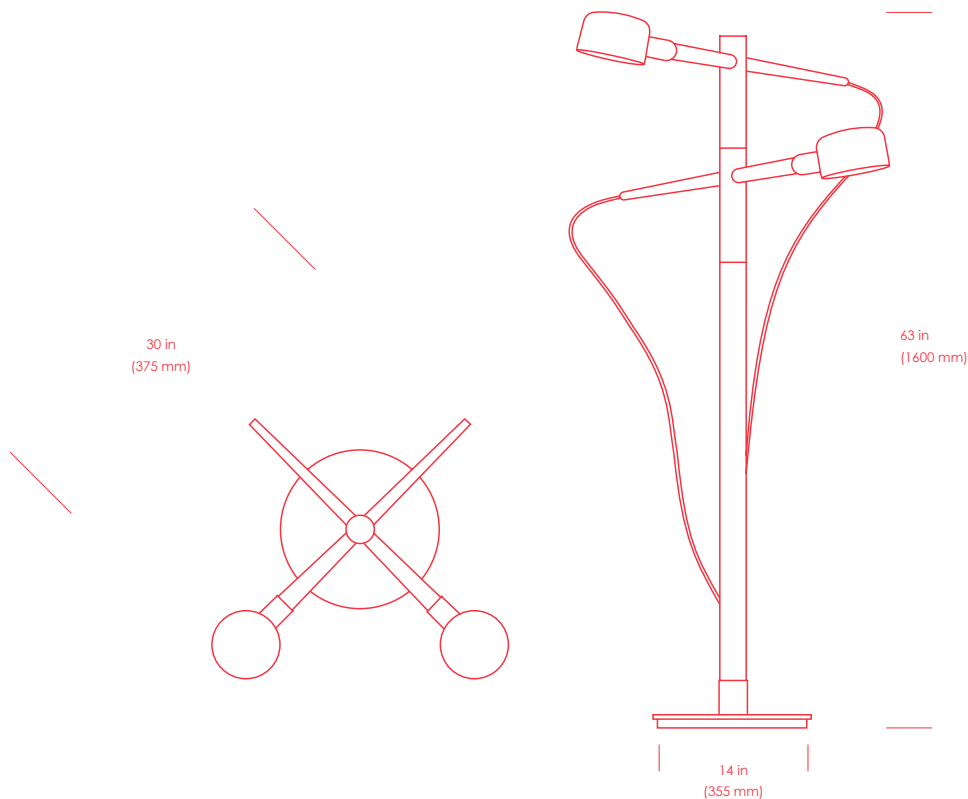

Deadstock Floor Lamp

castor

Deadstock Floor Lamp

Description

The Deadstock Floor Lamp is designed around shades salvaged from a defunct lighting factory. Turned solid oak components support the diffusers and allow for adjustment on three axes.

Materials

Steel
Oak

Bulb

North America
2x dimmable 8W E26 LED Bulb
500 Lumens, 2700K
Bulb included with purchase

Europe
E27 socket, bulb not included

Models

DS-FL
30.5 in x 30.5 in x 63 in
(775 mm x 775 mm x 1600 mm)
30 lbs (14 kg)

Electrical

120 V US / 240 V EU
White or black cord,
72 in (1830 mm)

This product complies with and
is certified to all North American
electrical safety standards.