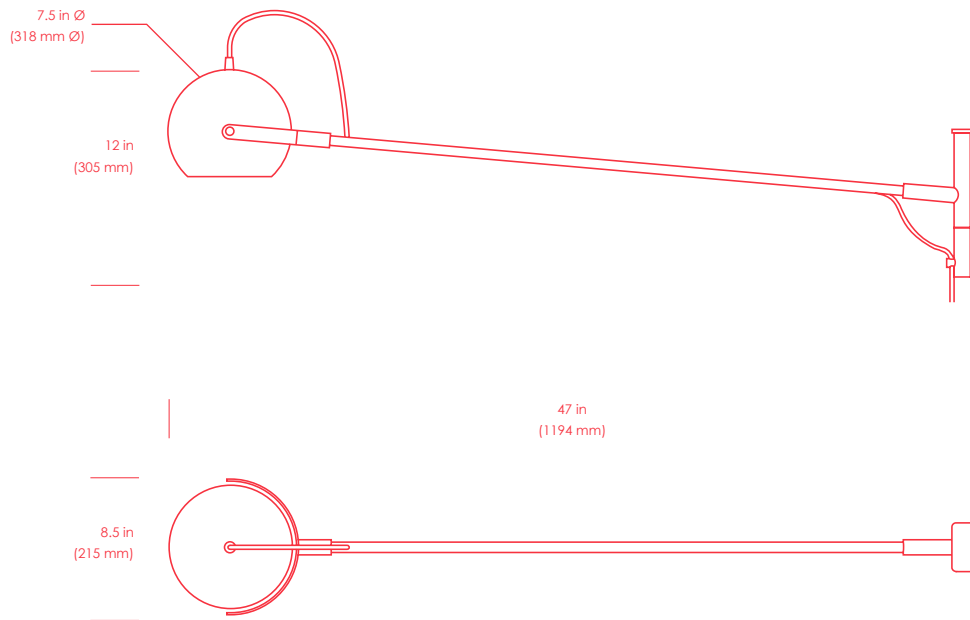

## Description

The Deadstock Jib Light is an adjustable cantilevered wall mount fixture designed around a spherical shade salvaged from defunct lighting factory.

## Models

**DS-JBL**  
47 in x 8.5 in x 12.5 in  
(1194 mm x 215 mm x 318 mm)  
12 lbs (5.4 kg)

## Electrical

120 V US / 240 V EU, dimmable  
White or black cord,  
84 in (2133 mm) W/ Dimmer

This product complies with and  
is certified to all North American  
electrical safety standards.