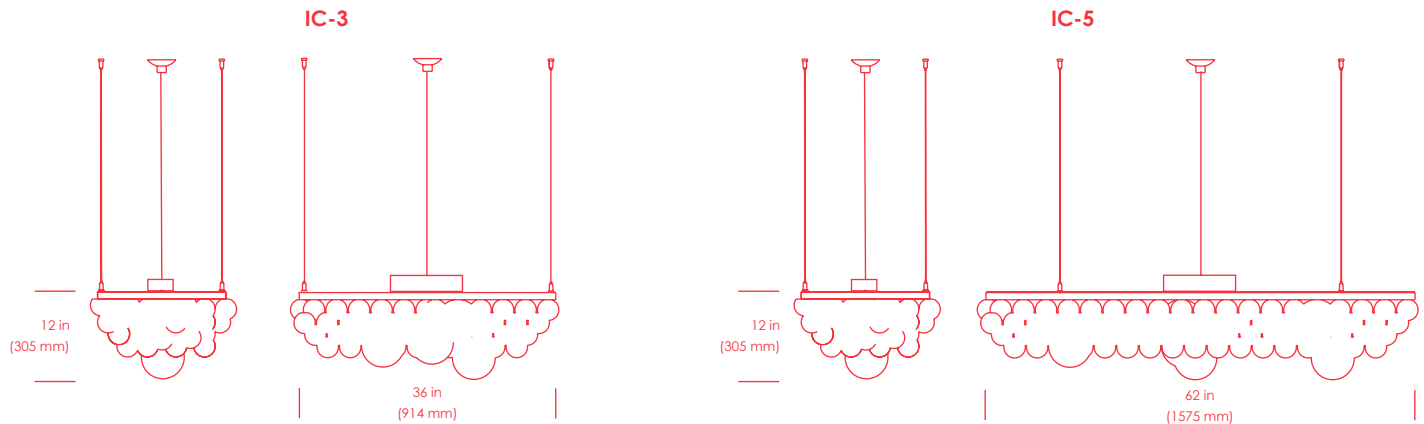

Invisible Chandelier

castor

Invisible Chandelier

Description

A cluster of burnt-out light bulbs that is lit from within by LED lights. Each Invisible Chandelier is produced as a custom piece.

Models

IC-3
36 in x 20 in x 12 in
(914 mm x 508 mm x 305 mm)
60 lbs (27 kg)

IC-5
62 in x 20 in x 12 in
(1575 mm x 508 mm x 305 mm)
80 lbs (36 kg)

Finish & Materials

White powder coat

Metal frame
Assorted light bulbs

White canopy, 5 in (127 mm) Ø

Bulb

IC-3
Dimmable 43W LED Array
4200 Lumens* 3000K

IC-5
Dimmable 86W LED Array
8400 Lumens* 3000K

*Given its unique bulb array, the actual output of each light vary.

Care

Clean with a soft, damp cloth.
Always switch off electrical supply before cleaning.

Electrical

120 V US / 240 V EU, dimmable
White cord, 144in (3656mm)

This product complies with and is certified to all North American electrical safety standards.