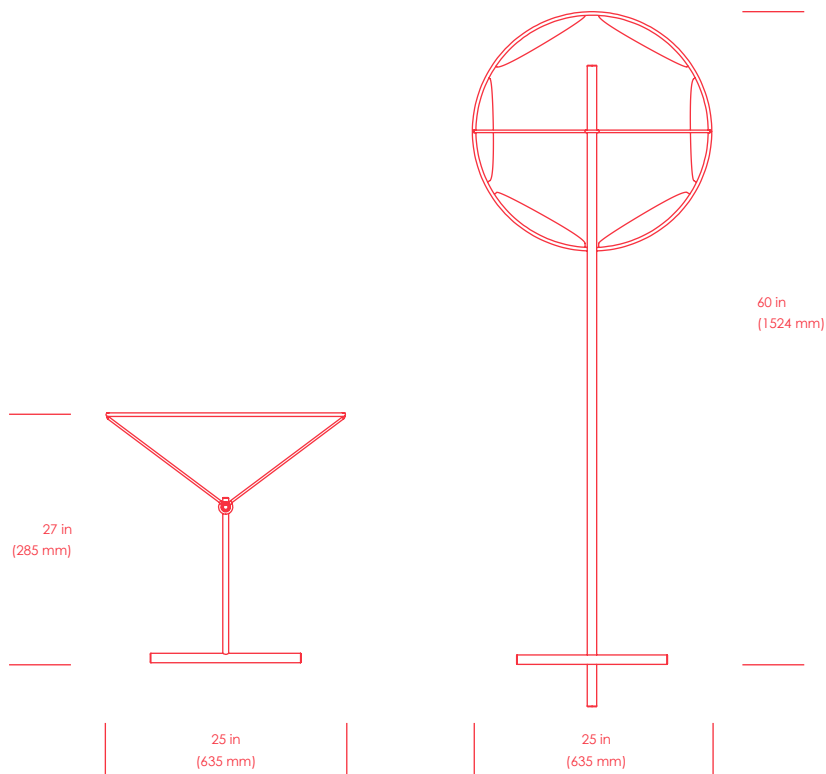

Reflector Floor Lamp

castor

Reflector Floor Lamp

Description

Taking inspiration from beaver pelt stretching techniques, this light diffuser reflects leds off of a piece of stretched gold foil leather.

Models

RFL
27 in x 25 in x 60 in
(285 mm x 635 mm x 1524 mm)
17 lbs (7.7kg)

Finish & Materials

Flat black powdercoat
Gold foil stamped leather

Steel
Leather
Acrylic
Rubber

Bulb

3W LED
198 LUMENS, 3200K

Care

Clean with a soft, damp cloth.
Always switch off electrical supply
before cleaning.

Electrical

120 V US / 240 V EU
Black cord, 96in (2440mm)

This product complies with and
is certified to all North American
electrical safety standards.