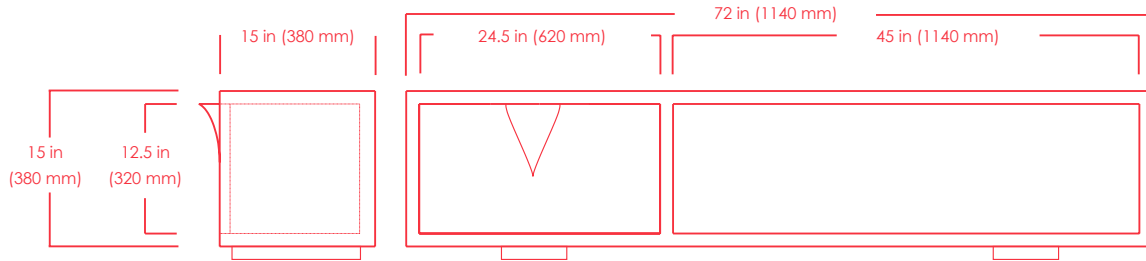

Stone Credenza

castor

Stone Credenza

Description

The stone credenza is hand-carved from a single piece of limestone with a cherry wood door.

Models

CRZ

72 in x 15 in x 12.5 in
(1829 mm x 381 mm x 318 mm)
500 lb (227 kg)