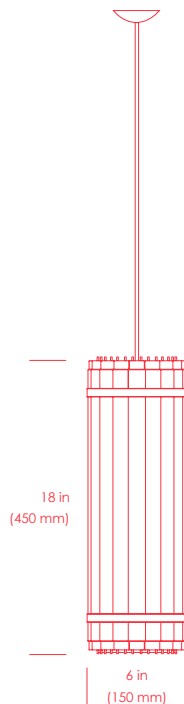

# Vertical Tube Light

castor

# Vertical Tube Light

## Models

**TL8V**  
6 in Ø x 18 in  
(150 mm x 450 mm)  
4 lbs (1.8 kg)

## Materials

Recycled fluorescent tubes  
Steel  
Aluminum

White canopy, 5 in (127 mm) Ø